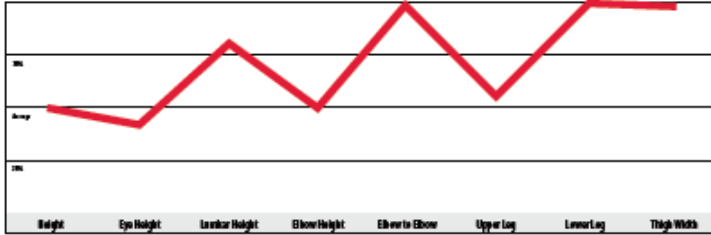

SITMATIC

GoodFit

John Doe's

Personal Anthropometric Evaluation

Your ideal Sitmatic chair is **GU33SY NCAL 7K 44009**

List Price: $1200