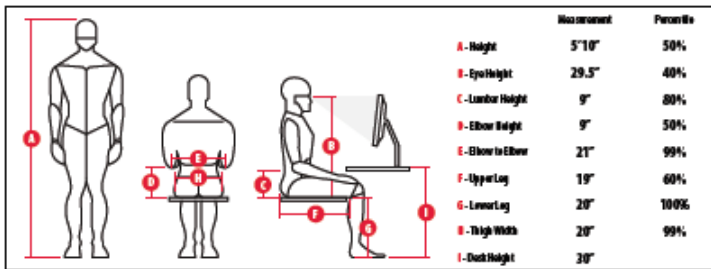

SITMATIC

GoodFit

John Doe's

Personal Anthropometric Evaluation

Your ideal Sitmatic chair is **GU33SY NCAL 7K 44009**

List Price: $1200